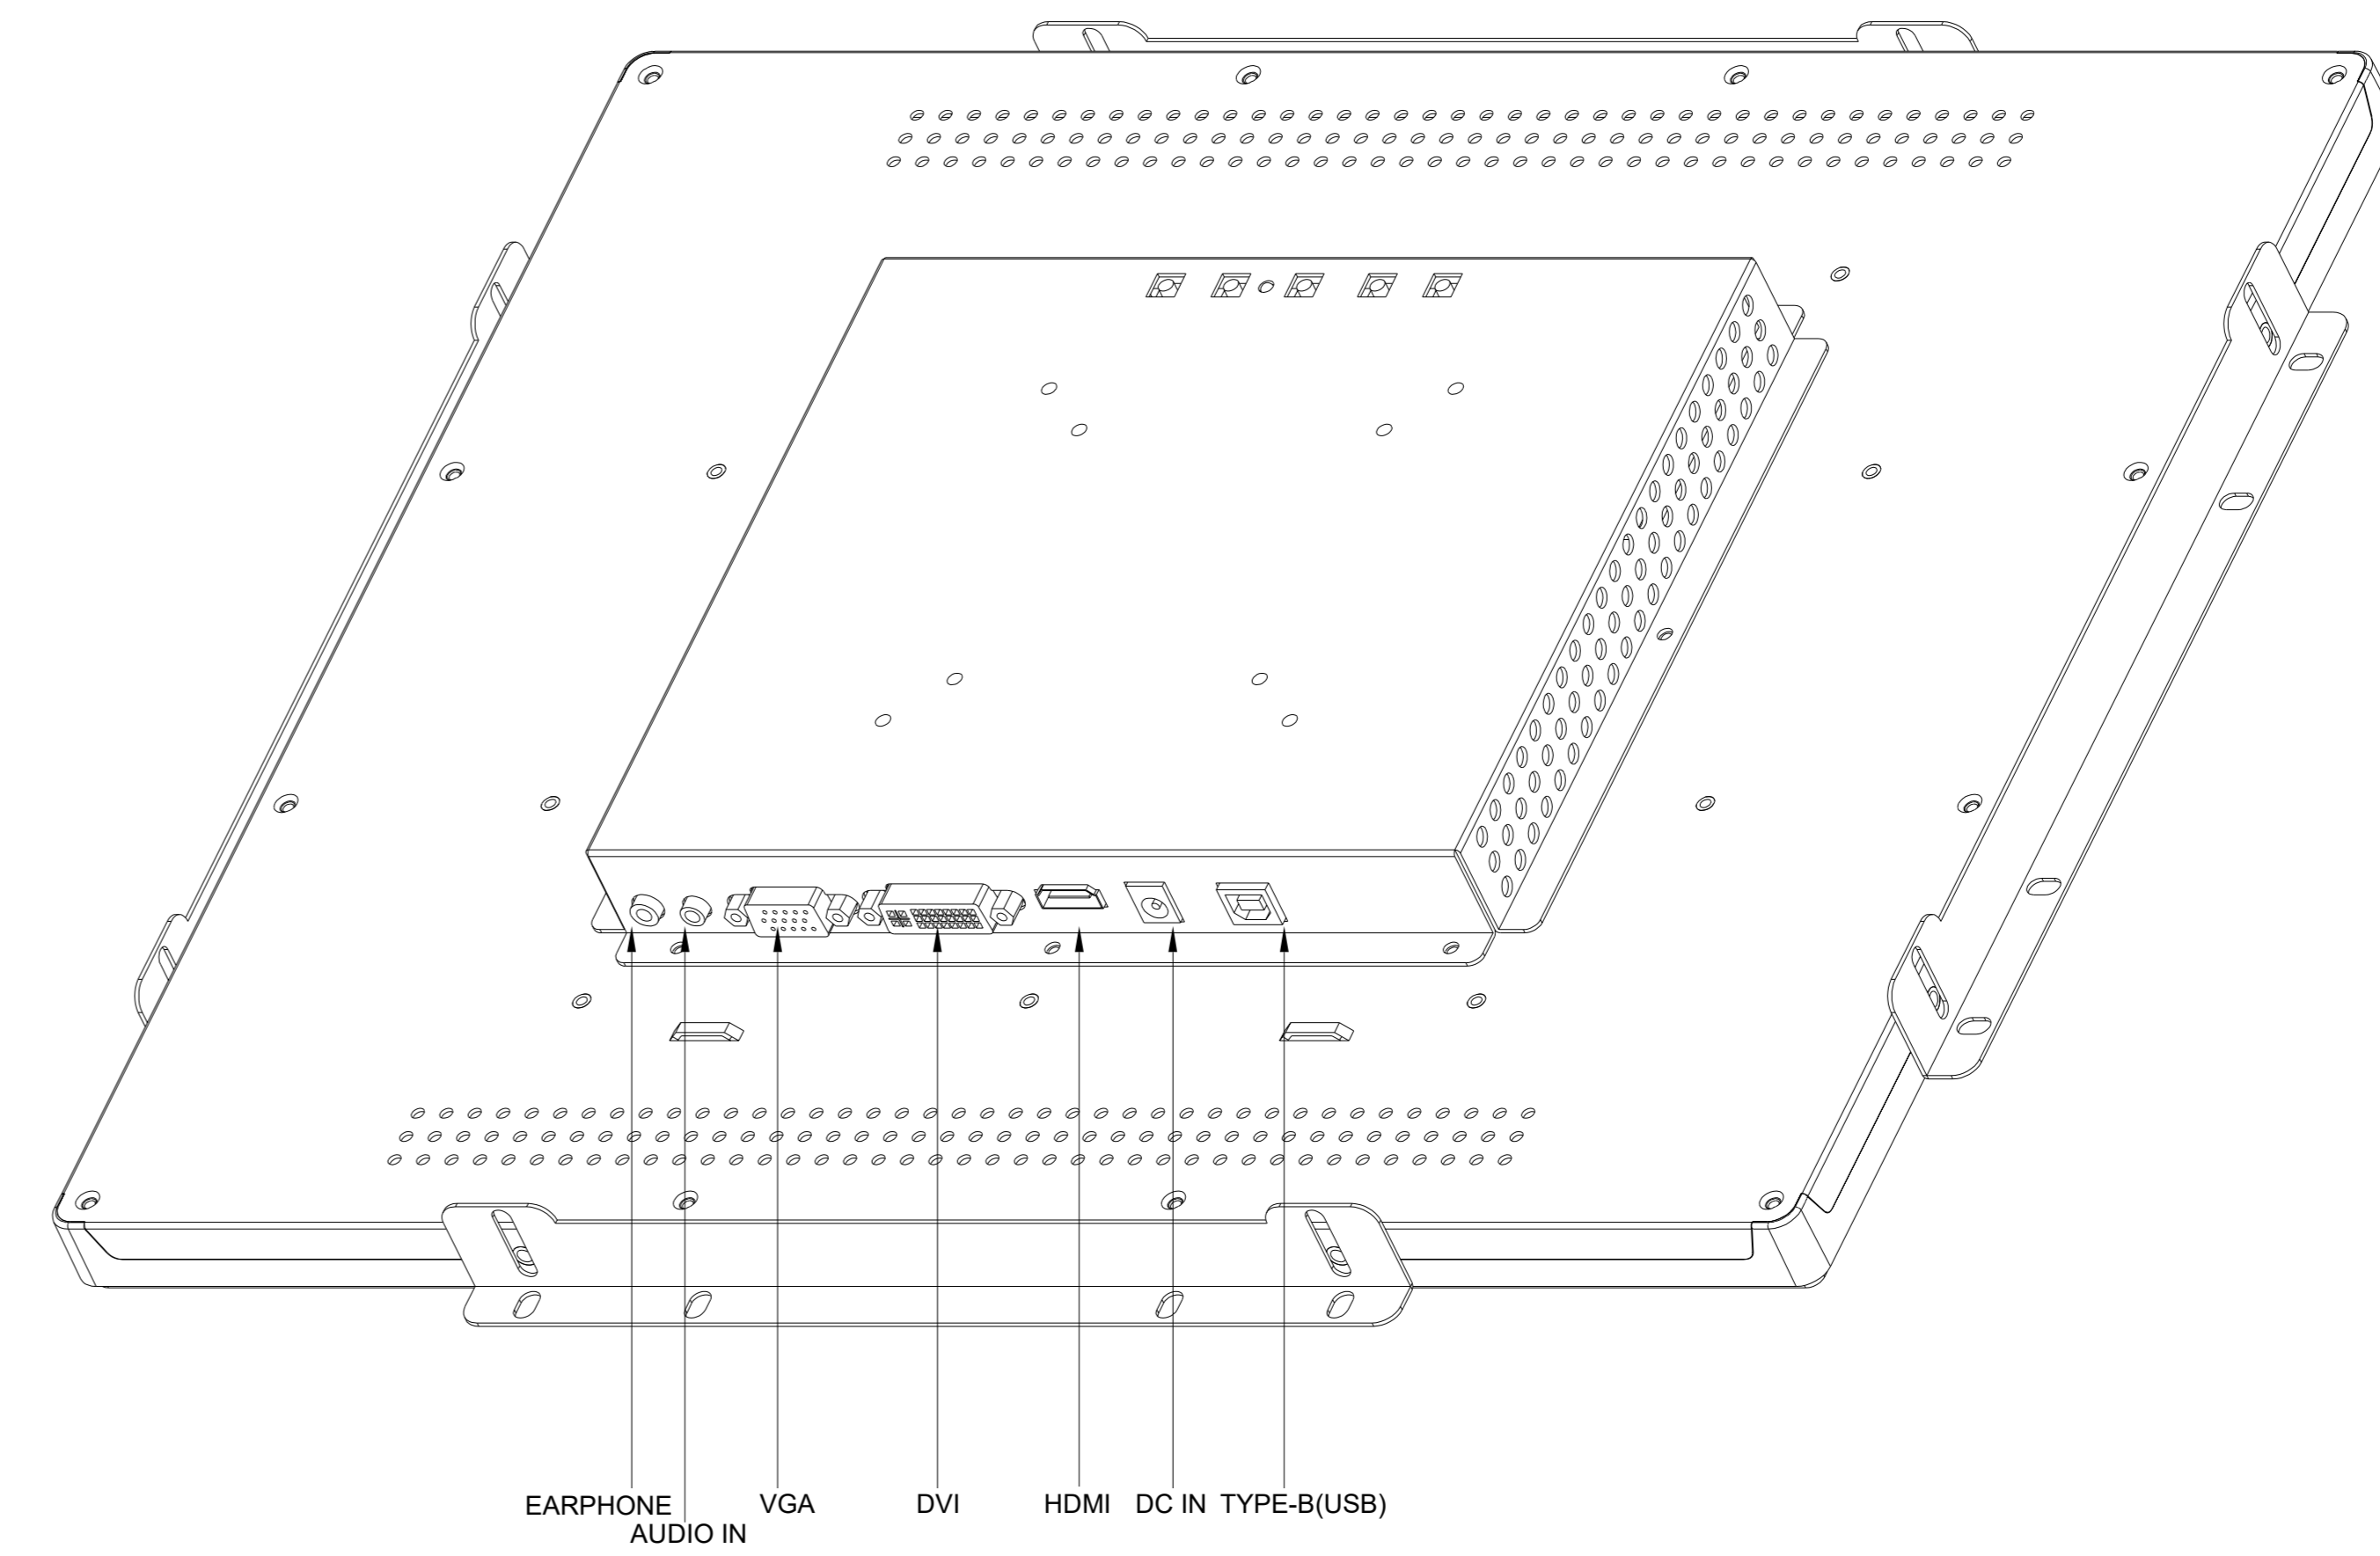

Back

Display Size	19"
Display Ports	VGA+DVI+HDMI
Touch Technology	capacitive

Model No.:		Unit	mm	Scale	1:1
Design		Date		Page	1/1
Check		Date		Version	A0
Release		Date		3rd angle	