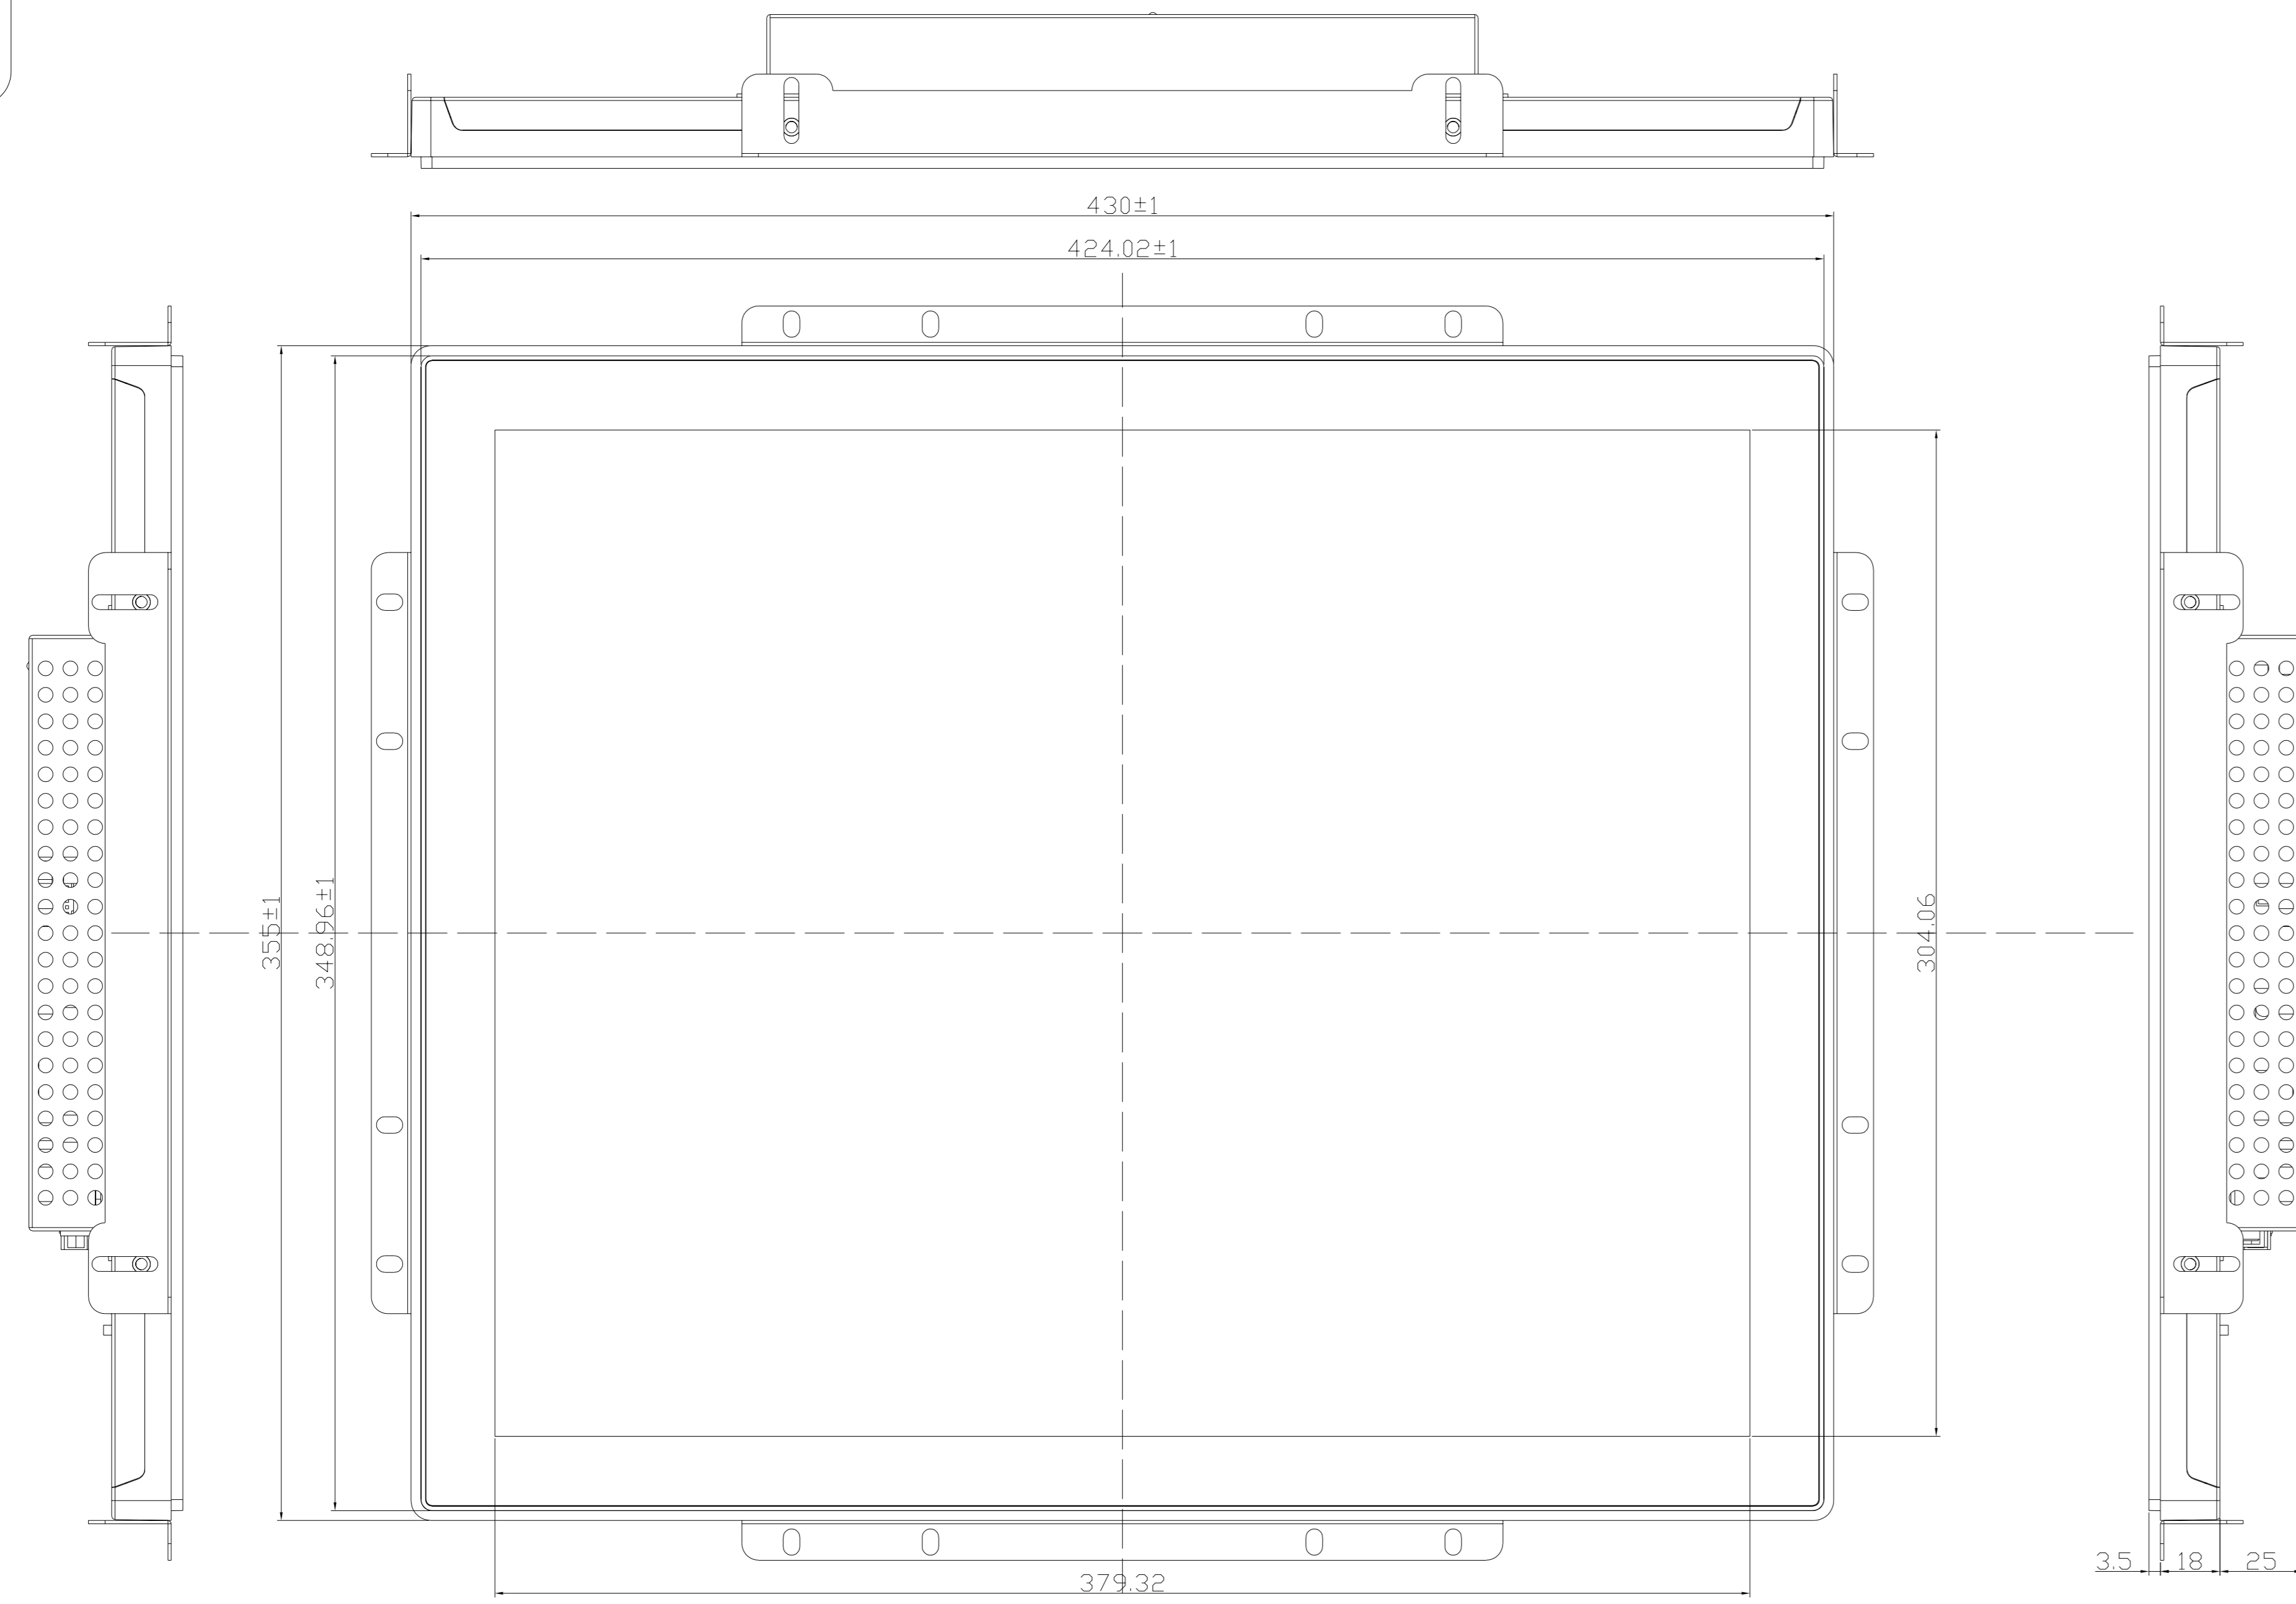

Back

Display Size	19"
Display Ports	VGA+DVI+HDMI
Touch Technology	capacitive

Model No.:		Unit	mm	Scale	1:1
Design		Date		Page	1/1
Check		Date		Version	A0
Release		Date		3rd angle	