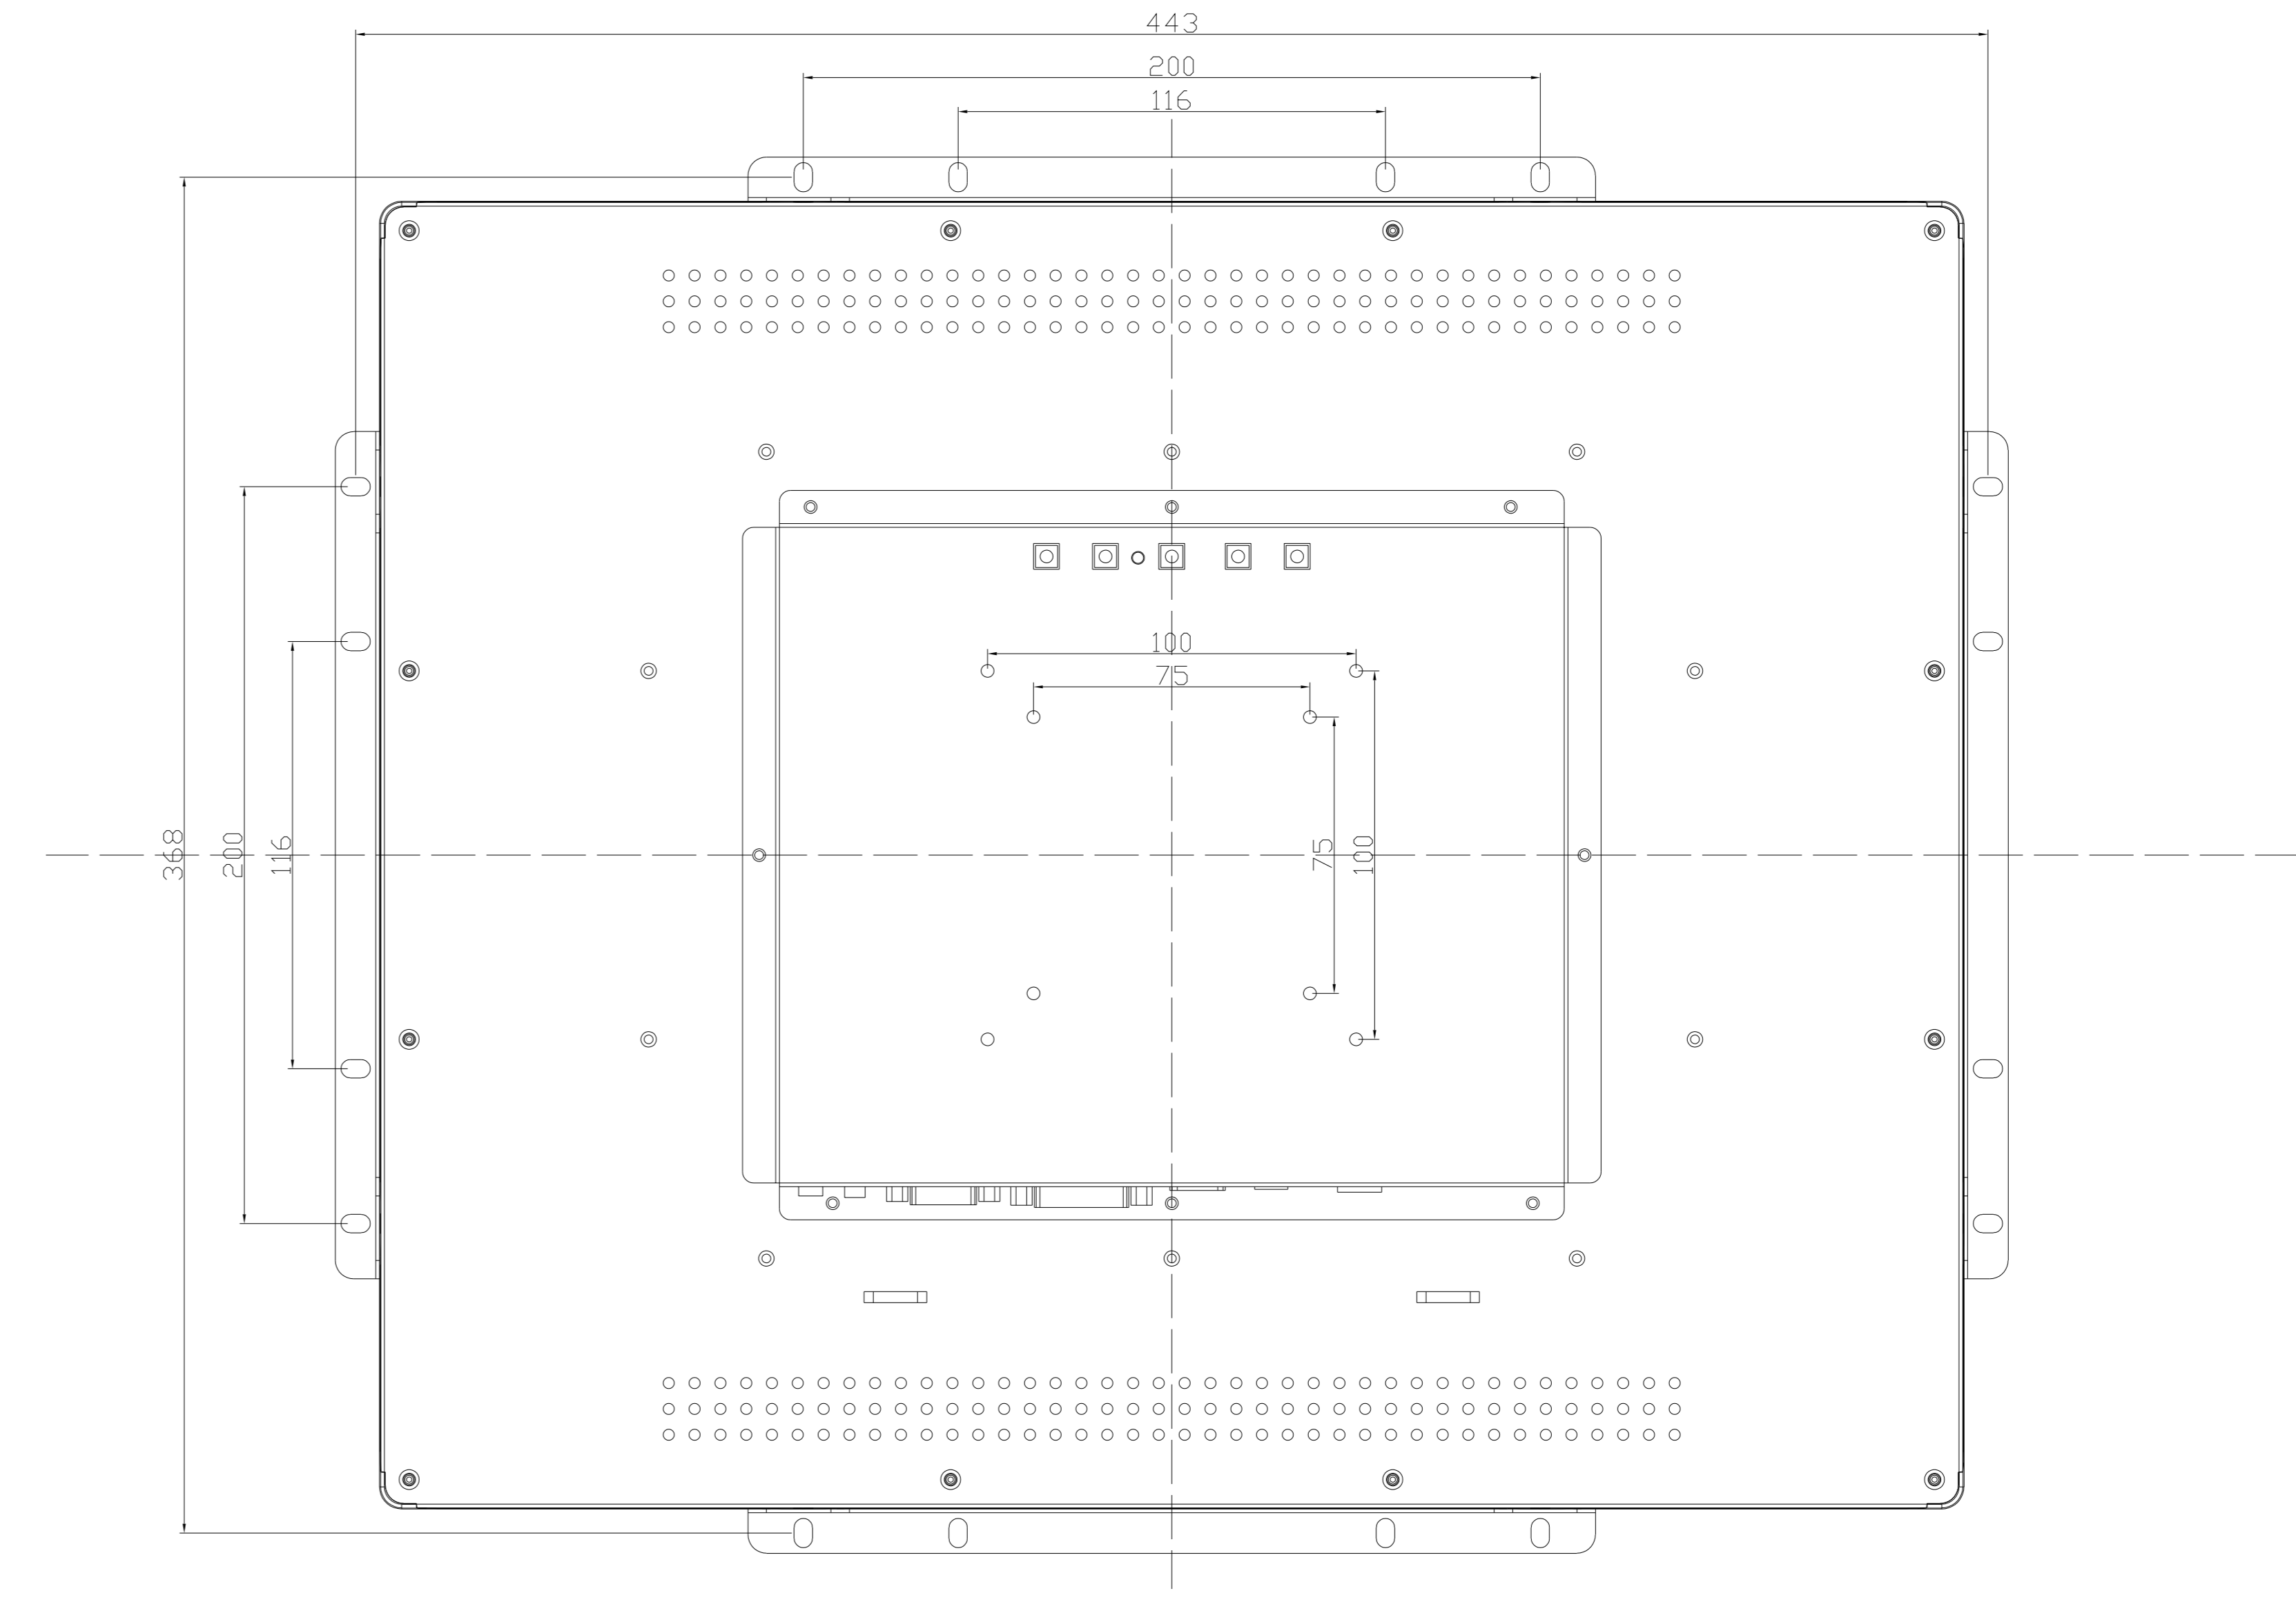

Back

Display Size	19"
Display Ports	VGA+DVI+HDMI
Touch Technology	capacitive

Model No.:		Unit	mm	Scale	1:1
Design		Date		Page	1/1
Check		Date		Version	A0
Release		Date		3rd angle	