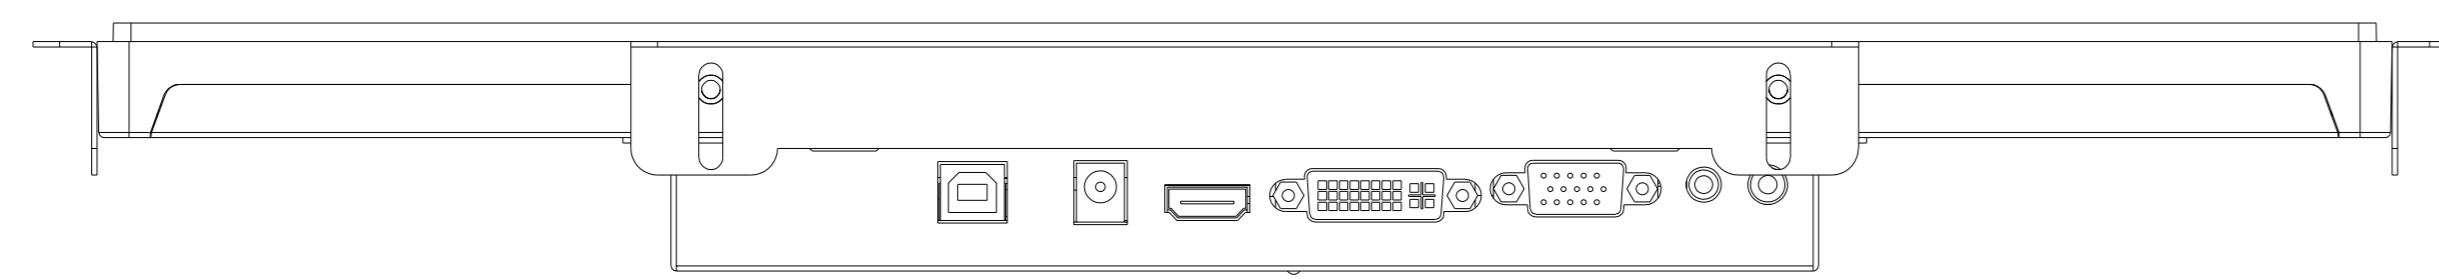

Back

Display Size	19"
Display Ports	VGA+DVI+HDMI
Touch Technology	capacitive

Model No.:		Unit	mm	Scale	1:1
Design		Date		Page	1/1
Check		Date		Version	A0
Release		Date		3rd angle	